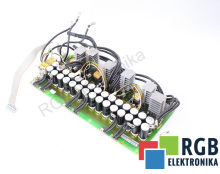

## GE.462007.1004.02 462007.7060.01 SIEMENS

Used SIEMENS GE.462007.1004.02  
 Tested and cleaned.  
 24 months guarantee  
 Dedicated courier  
 Delivery across Europe even in 24h

### TECHNICAL DATA

MANUFACTURER	SIEMENS
MODEL	GE.462007.1004.02
CATEGORY	Servo control cards
WEIGHT [KG]	2.0
HEIGHT [CM]	12.0
LENGTH [CM]	39.0
WIDTH [CM]	16.0

24/7 SUPPORT AVAILABLE  
[+48 71 750 09 78](tel:+48717500978)